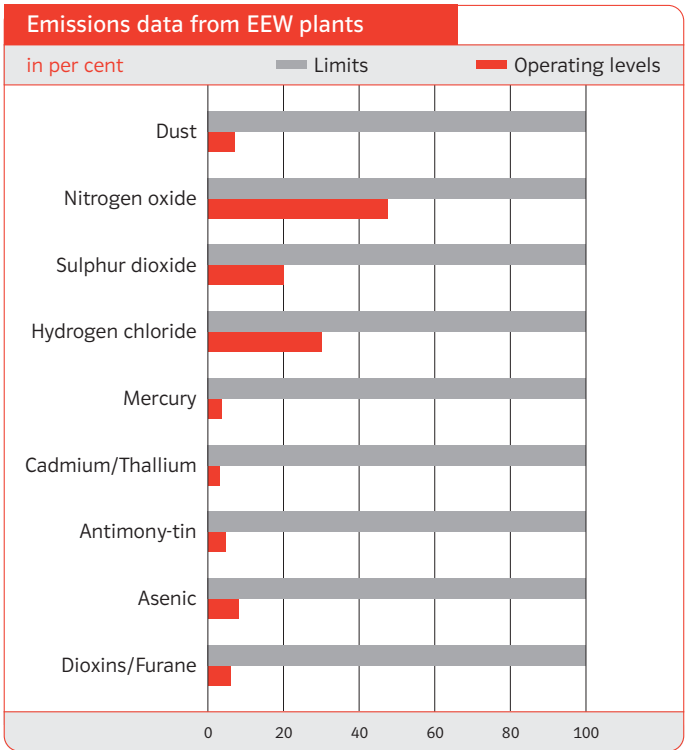

We have shortened E.ON Energy from Waste to EEW.

Plants operating

Location	Start-up	Lines	Capacity Kt/year
Rothensee	2005/2006	4	660
Helmstedt	1998/2005	3	525
Bielefeld ¹⁾	1981/1996/2007	3	420
Stapelfeld	1979/1997	2	350
Hannover	2005	2	230
Hameln ¹⁾	1993/2006/2009	3	300
Göppingen	1975/1998	1	155
Premnitz	2001/2008	2	230
Großräschen	2008	1	230
Knapsack	2009	2	300
Heringen	2009	2	275
Delfzijl (The Netherlands)	2010	2	275
Schwedt	2010	1	255
		28	4.205

1) Shareholding through Interargem GmbH

Under operational control ¹⁾

Location	Start-up	Lines	Capacity Kt/year
Pirmasens	1999	2	180
Breisgau	2005	1	170
Neunkirchen	1969	2	150
Leudelange (Luxembourg)	2010	1	150
Velsen	1997	2	250
		8	900

Hands-on energy from waste

Complying with these limits can be verified at any time in accordance with the 'glass chimney' principle. The emissions are seamlessly monitored at every funnel by a measuring station. A data feed ensures that the results are available at all times to the responsible supervisory bodies and consequently to the public.